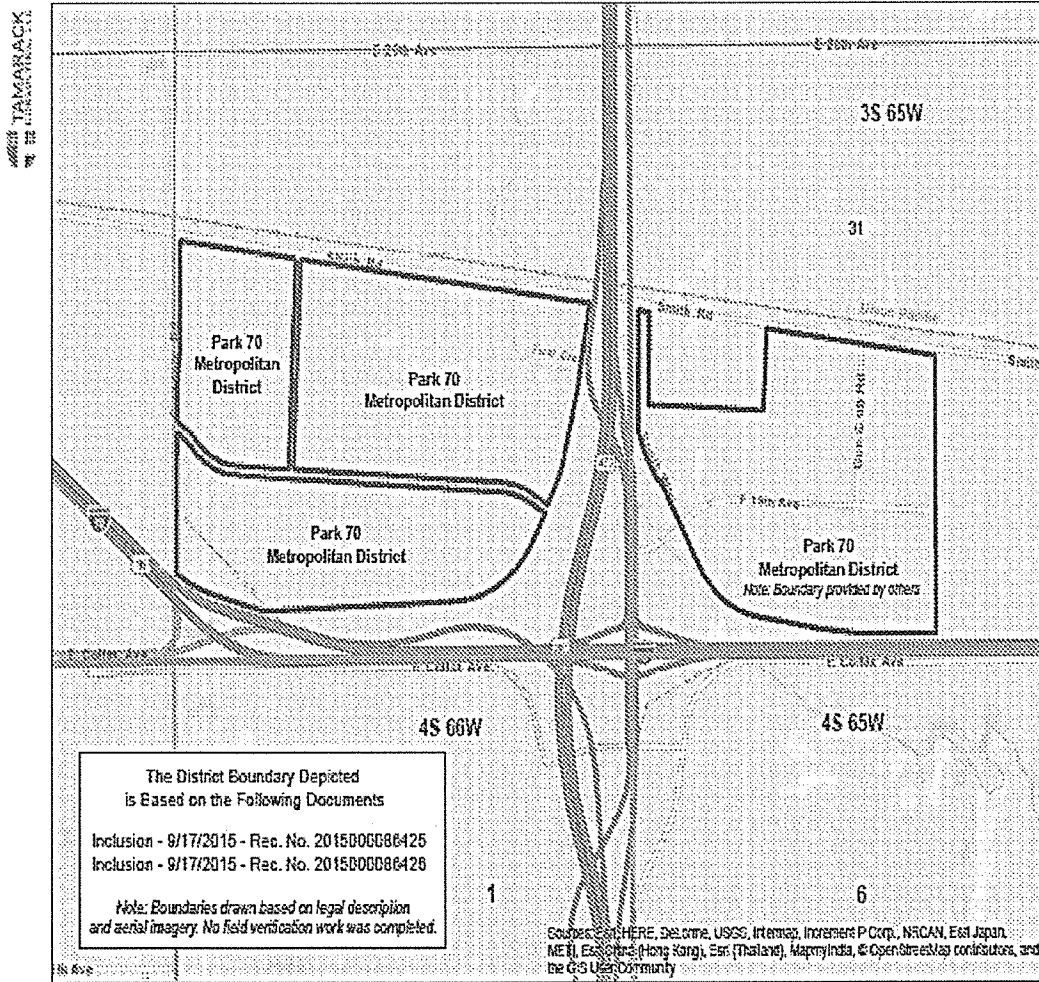

EXHIBIT 1

Updated District Map

Park 70 Metropolitan District LGID 65207 - Adams County, CO

Date Revised: September 27, 2016